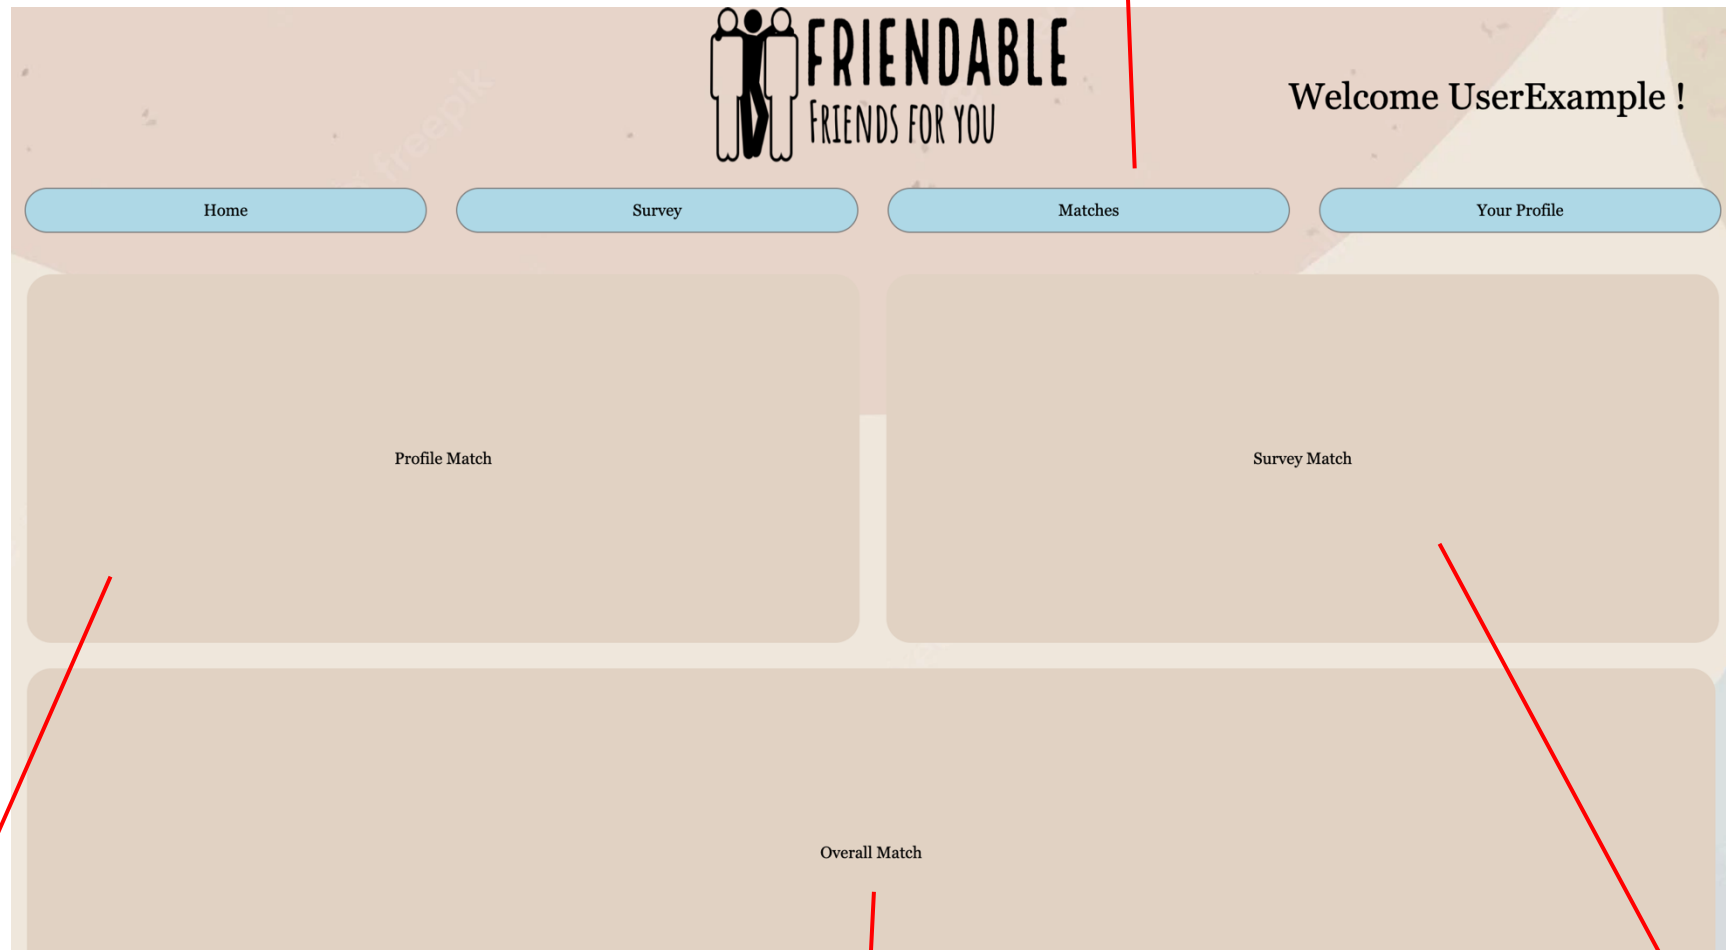

The matches page will appear when clicked on the 'Matches' navigation bar. You will be presented with three different options of categories of matches to do.

By clicking on 'Profile Match' you will then get to match yourself with users that have similar sign up details as yourself. For example, finding a friend with the same age or birth month as

By clicking on 'Overall Match' you will be taken to see who your top overall matches are based on your combined survey results.

By clicking on 'Survey Match' You will then get to match yourself with users that had the same specific survey question results. For example, if you want to find a friend that has the same answer to question one as you, click on this page for the specific match.