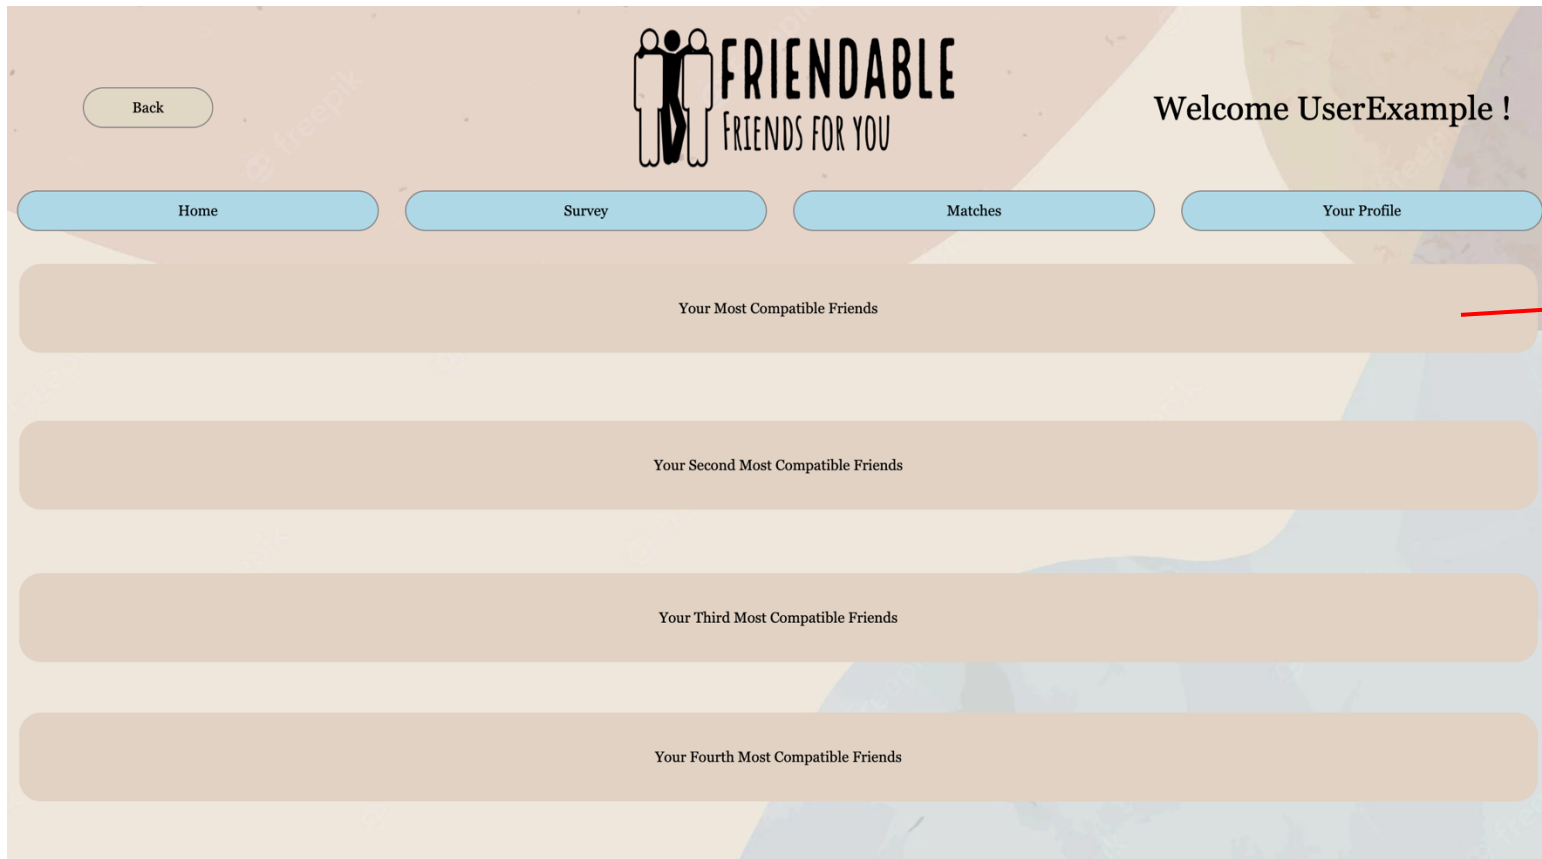

Overall Match

Click any of the dark grey buttons to find the specific match you desire. If a match is applicable you will see the username of the recommended match user appear under the corresponding button you pressed, allowing you to reach out with them and make friends!

These matches are based off the survey result. Your most compatible match will be someone who has all the survey results the same as you. Your second most compatible friend will have four of the same survey results. Your third match will have 3 of the same survey results as you. Your fourth compatible friend will have 2 of the same survey results as you. If you want to find matches for specific survey questions, head back to the 'Survey Match' section of the matches page!